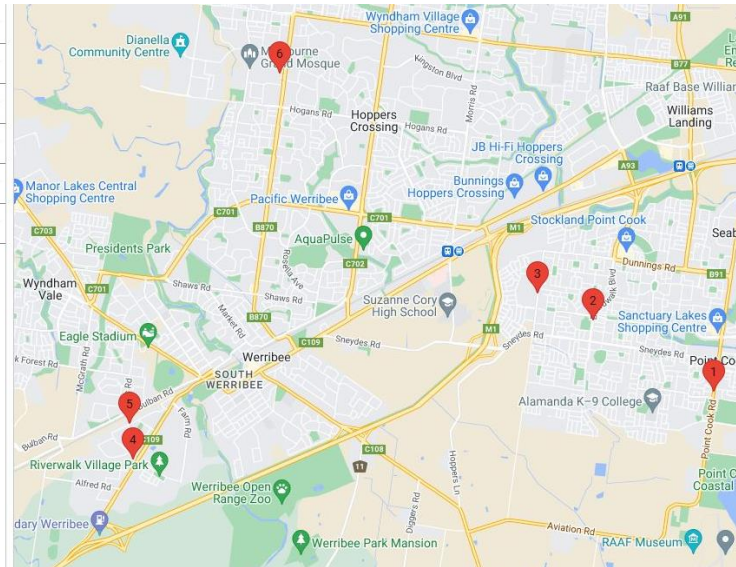

Navy AM Route

1. 1 **Violet way/Point Cook rd**
   Violet Way/Point Cook Rd, Point Cook VIC 3030, Australia
2. 2 **PTV - Flowerpot park/Boardwalk blvd**
   Tom Roberts Parade, Point Cook VIC 3030, Australia
3. 3 **PTV- Breasley Pkwy/Hacketts rd**
   Breasley Pkwy/Hacketts Rd, Point Cook VIC 3030, Australia
4. 4 **PTV- 134 Westleigh drive**
   134 Westleigh Dr, Werribee VIC 3030, Australia
5. 5 **Delmont st/Westleigh Dr**
   Delmont St/Westleigh Dr, Werribee VIC 3030, Australia
6. 6 **GNLC**
   550 Tarnet Rd, Tarnet VIC 3029, Australia

1	07:43	02:00	07:45
	Arrival Time	Stop Duration	Departure Time
2	07:51	02:00	07:53
	Arrival Time	Stop Duration	Departure Time
3	07:58	02:00	08:00
	Arrival Time	Stop Duration	Departure Time
4	08:10	02:00	08:12
	Arrival Time	Stop Duration	Departure Time
5	08:14	02:00	08:16
	Arrival Time	Stop Duration	Departure Time
6	08:30	02:00	08:32
	Arrival Time	Stop Duration	Departure Time