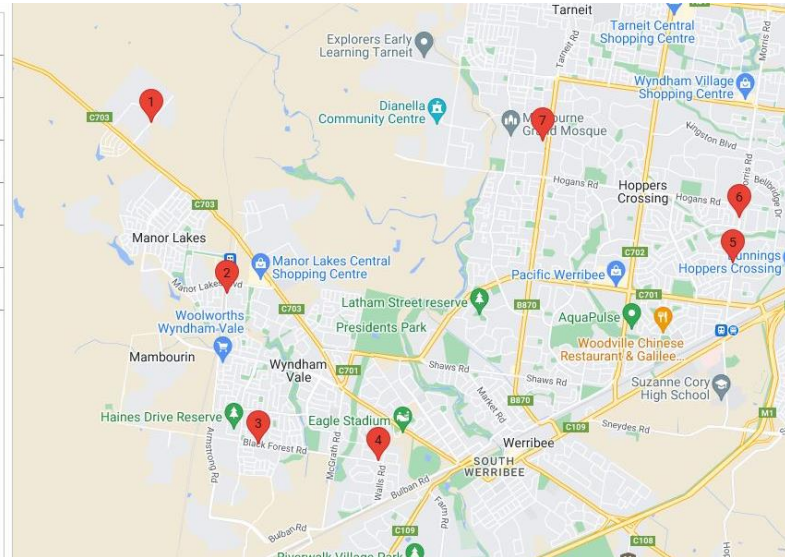

Teal AM Route

1	PTV>Welcome parade/ Stanmore cres Stanmore Cres/Welcome Pde, Wyndham Vale VIC 3024, Australia
2	PTV/Armstrong road Manor Lakes Blvd/Armstrong Rd, Manor Lakes VIC 3024, Australia
3	PTV Vaughan ch/Blackforest rd Vaughan Chase, Victoria, Australia
4	Wallsrd/Black Forest rd Walls Rd/Black Forest Rd, Werribee VIC 3030, Australia
5	PTV-Bellbridge Dr/Hoppers Crossing Bellbridge Dr/Morris Rd, Hoppers Crossing VIC 3029, Australia
6	PTV- Hogans Rd/Hoppers Crossing Hogans Rd/Morris Rd, Hoppers Crossing VIC 3029, Australia
7	GNL 580 Tarnet Rd, Tarnet VIC 3029, Australia

1	07:37	02:00	07:39
	Arrival Time	Stop Duration	Departure Time
2	07:48	02:00	07:50
	Arrival Time	Stop Duration	Departure Time
3	07:55	02:00	07:57
	Arrival Time	Stop Duration	Departure Time
4	08:00	02:00	08:02
	Arrival Time	Stop Duration	Departure Time
5	08:17	02:00	08:19
	Arrival Time	Stop Duration	Departure Time
6	08:20	02:00	08:22
	Arrival Time	Stop Duration	Departure Time
7	08:30	02:00	08:32
	Arrival Time	Stop Duration	Departure Time