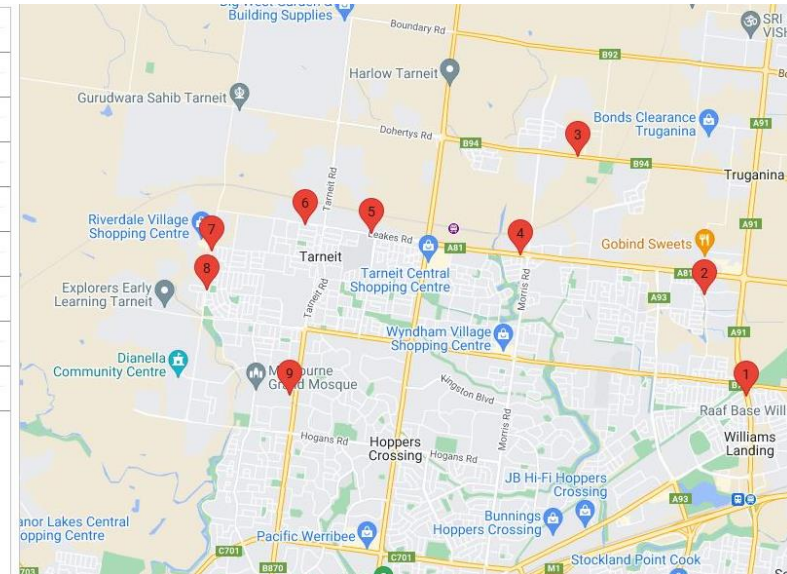

Red AM Route

1	PTV- Cresswell ave/Palmers rd Cresswell Ave/Palmers Rd, Williams Landing VIC 3027, Australia
2	PTV Bolivar Esp cnr Pymble Tce, Truganina Monet Dr/Bolivar Esp, Truganina VIC 3029, Australia
3	Doherty's rd/Belvedere dr 26 Prober Cres, Truganina VIC 3029, Australia
4	Morris Rd/Leakes rd Morris Rd/Leakes Rd, Truganina VIC 3029, Australia
5	Tarneit Senior College/Leakes rd Tarneit Senior College/Leakes Rd, Tarneit VIC 3029, Australia
6	PTV 939 Leakes Rd 939 Leakes Rd Service Rd, Tarneit VIC 3029, Australia
7	PTV 354 Davis Rd, Tarneit Hummingbird Bvd/Davis Rd - Tarneit - Wyndham
8	Riley Tce/Davis Rd Riley Tce/Davis Rd, Tarneit VIC 3029, Australia
9	GNLC 580 Tarneit Rd, Tarneit VIC 3029, Australia

1	07:39	02:00	07:41
	Arrival Time	Stop Duration	Departure Time
2	07:44	02:00	07:46
	Arrival Time	Stop Duration	Departure Time
3	08:00	02:00	08:02
	Arrival Time	Stop Duration	Departure Time
4	08:06	02:00	08:08
	Arrival Time	Stop Duration	Departure Time
5	08:11	02:00	08:13
	Arrival Time	Stop Duration	Departure Time
6	08:15	02:00	08:17
	Arrival Time	Stop Duration	Departure Time
7	08:20	02:00	08:22
	Arrival Time	Stop Duration	Departure Time
8	08:23	02:00	08:25
	Arrival Time	Stop Duration	Departure Time
9	08:30	00:00	08:30
	Arrival Time	Stop Duration	Departure Time