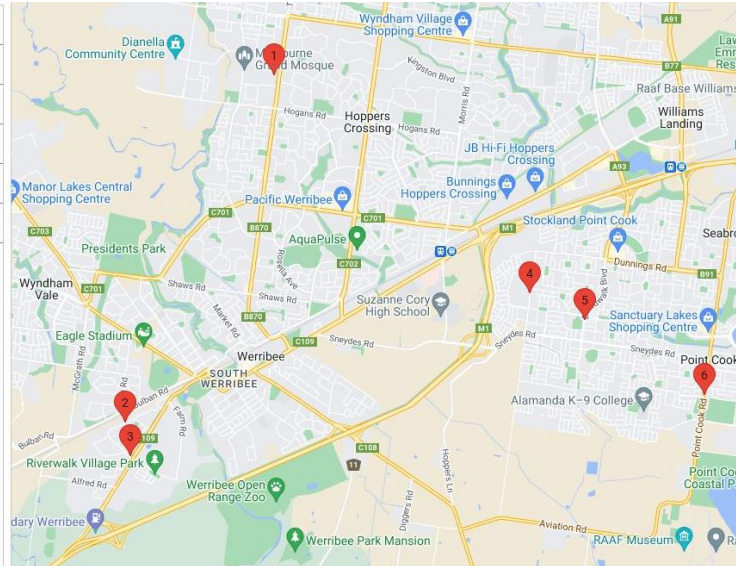

Navy PM Route

1. 1 **GNLC**
   550 Tarnet Rd, Tarnet VIC 3029, Australia
2. 2 **Delmont st/Westleigh Dr**
   Delmont St/Westleigh Dr, Werribee VIC 3030, Australia
3. 3 **Princess Hwy/Westleigh dr**
   Princess Hwy/Westleigh Dr, Werribee VIC 3030, Australia
4. 4 **PTV- Breasley Pkwy/Hacketts rd**
   Breasley Pkwy/Hacketts Rd, Point Cook VIC 3030, Australia
5. 5 **PTV - Flowerpot park/Boardwalk blvd**
   Tom Roberts Parade, Point Cook VIC 3030, Australia
6. 6 **PTV- Esperance Estate/Point Cook rd**
   Esperance Estate/Point Cook Rd, Point Cook VIC 3030, Australia

1	15:30	00:00	15:30
	Arrival Time	Stop Duration	Departure Time
2	15:43	02:00	15:45
	Arrival Time	Stop Duration	Departure Time
3	15:47	02:00	15:49
	Arrival Time	Stop Duration	Departure Time
4	15:59	02:00	16:01
	Arrival Time	Stop Duration	Departure Time
5	16:06	02:00	16:08
	Arrival Time	Stop Duration	Departure Time
6	16:13	02:00	16:15
	Arrival Time	Stop Duration	Departure Time